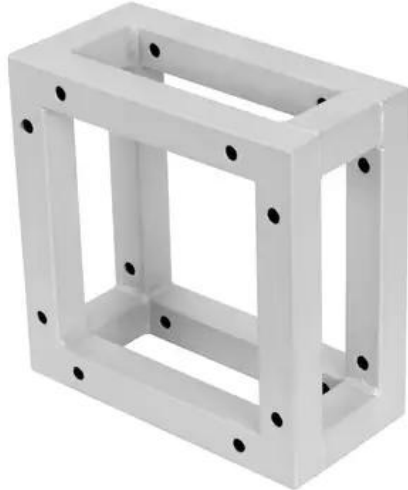

DECOTRUSS Quad Spacer Block sil

Accessory element for DECOTRUSS Quad - the decorative truss system

Art. No.: 60112445

GTIN: 4026397667301

Features:

- 10 cm spacer
- Silvergrey coating for a classic high-tech look
- Particularly easy installation with M8 screw
- Please order matching screw set separately
- For application areas such as: Shop fitting

Logistic

EAN / GTIN: 4026397667301

Weight: 1,35 kg

Length: 0.22 m

Width: 0.12 m

Height: 0.23 m

Technical specifications:

Color: Silvergrey, matte, powder-coated

Dimensions: Length: 10 cm
Width: 20 cm
Depth: 20 cm

Weight: 1.20 kg

Scope of delivery: