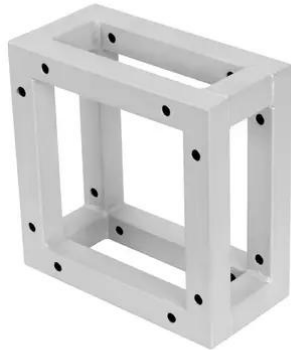

Quad Spacer Block sil

Accessory element for DECOTRUSS Quad - the decorative truss system

Art. No.: 60112445
GTIN: 4026397667301

Quad Spacer Block sil

Accessory element for DECOTRUSS Quad - the decorative truss system

Art. No.: 60112445
GTIN: 4026397667301

Features:

- 10 cm spacer
- Silvergrey coating for a classic high-tech look
- Particularly easy installation with M8 screw
- Please order matching screw set separately
- For application areas such as: Shop fitting