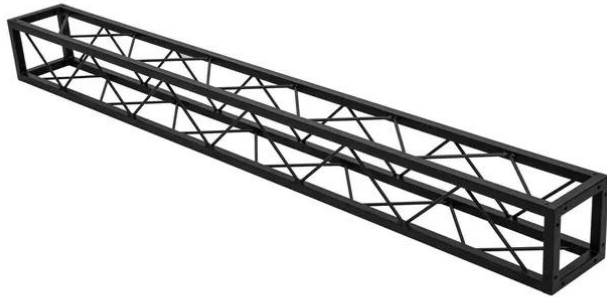

Quad ST-2000 Truss bk

Decorative square crossbar

Art. No.: 60112430

GTIN: 4026397665833

Quad ST-2000 Truss bk

Decorative square crossbar

Art. No.: 60112430

GTIN: 4026397665833

Features:

- Small decorative truss
- Small packing size of 20 cm
- Particularly easy installation with M8 screw
- Easily create trendy designs
- Achieve dramatic effects in combination with appropriate lighting, lush greenplants, brass elements and white as a strong contrast
- Please order matching screw set separately
- Available in differend lengths
- For application areas such as: Shop fitting; mobile djs / entertainer; installation