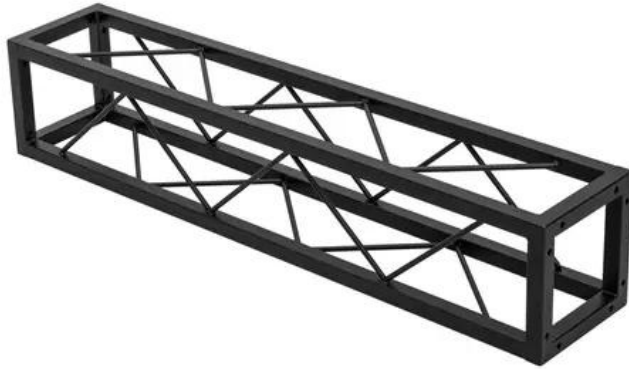

DECOTRUSS Quad ST-1000 Truss bk

Decorative square crossbar

Art. No.: 60112420

GTIN: 4026397665802

Features:

- Small decorative truss
- Small packing size of 20 cm
- Particularly easy installation with M8 screw
- Easily create trendy designs
- Achieve dramatic effects in combination with appropriate lighting, lush greenplants, brass elements and white as a strong contrast
- Please order matching screw set separately
- Available in differend lengths
- For application areas such as: Shop fitting; mobile djs / entertainer; installation

Logistic

EAN / GTIN: 4026397665802

Weight: 6,10 kg

Length: 0.22 m

Width: 0.22 m

Heigh: 1.03 m

Technical specifications:

Material:	Steel (powder-coated)
Color:	Black, matte, powder-coated
Strut diameter x thickness:	8 mm full material
Dimensions:	Length: 100 cm Width: 20 cm Depth: 20 cm
Weight:	5.40 kg

Scope of delivery:

1 x truss