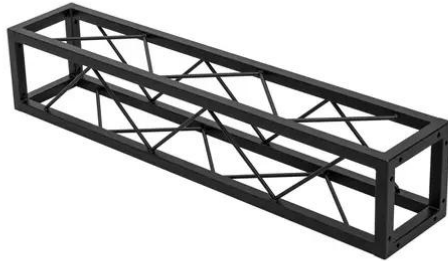

Quad ST-1000 Truss bk

Decorative square crossbar

Art. No.: 60112420

GTIN: 4026397665802

Quad ST-1000 Truss bk

Decorative square crossbar

Art. No.: 60112420

GTIN: 4026397665802

Features:

- Small decorative truss
- Small packing size of 20 cm
- Particularly easy installation with M8 screw
- Easily create trendy designs
- Achieve dramatic effects in combination with appropriate lighting, lush greenplants, brass elements and white as a strong contrast
- Please order matching screw set separately
- Available in differend lengths
- For application areas such as: Shop fitting; mobile djs / entertainer; installation