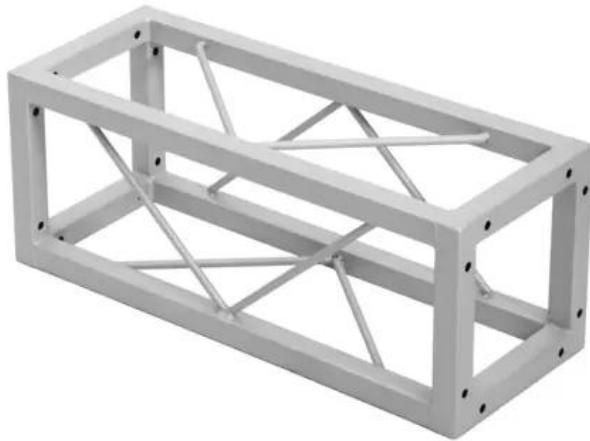

## DECOTRUSS Quad ST-500 Truss sil

Decorative square crossbar

Art. No.: 60112415

GTIN: 4026397665796

### Features:

- Small decorative truss
- Silvergrey coating for a classic high-tech look
- Small packing size of 20 cm
- Particularly easy installation with M8 screw
- Easily create trendy designs with the optional corner block
- Achieve great effects in combination with suitable lighting, plants and all kinds of props
- Please order matching screw set separately
- Available in different lengths
- For application areas such as: Shop fitting; mobile djs / entertainer; installation

### Logistic

EAN / GTIN: 4026397665796

Weight: 3,40 kg

Length: 0.22 m

Width: 0.22 m

Height: 0.53 m

### Technical specifications:

Color: Silvergrey, matte, powder-coated

Strut diameter x thickness: 8 mm full material

Dimensions: Length: 50 cm  
Width: 20 cm  
Depth: 20 cm

Weight: 3.00 kg

**Scope of delivery:**