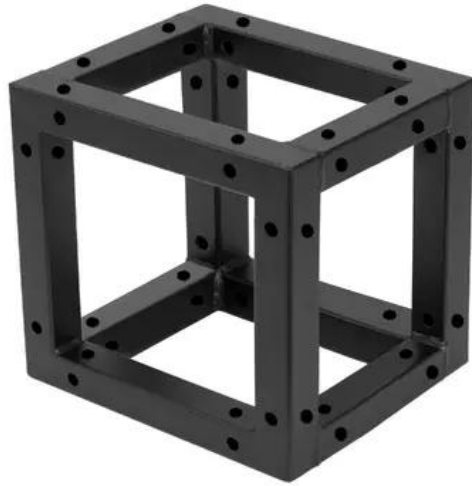

DECOTRUSS Quad Corner Block bk

Accessory element for DECOTRUSS Quad - the decorative truss system

Art. No.: 60112400

GTIN: 4026397665765

Features:

- Small packing size of 20 cm
- Particularly easy installation with M8 screw
- Easily create trendy designs
- Achieve dramatic effects in combination with appropriate lighting, lush greenplants, brass elements and white as a strong contrast
- Please order matching screw set separately
- For application areas such as: Shop fitting; mobile djs / entertainer; installation

Logistic

EAN / GTIN: 4026397665765

Weight: 1,70 kg

Length: 0.22 m

Width: 0.22 m

Heigh: 0.23 m

Technical specifications:

Material: Steel (powder-coated)

Color: Black, powder-coated

Dimensions: Length: 20 cm
Width: 20 cm
Depth: 20 cm

Weight: 1.50 kg

Scope of delivery: