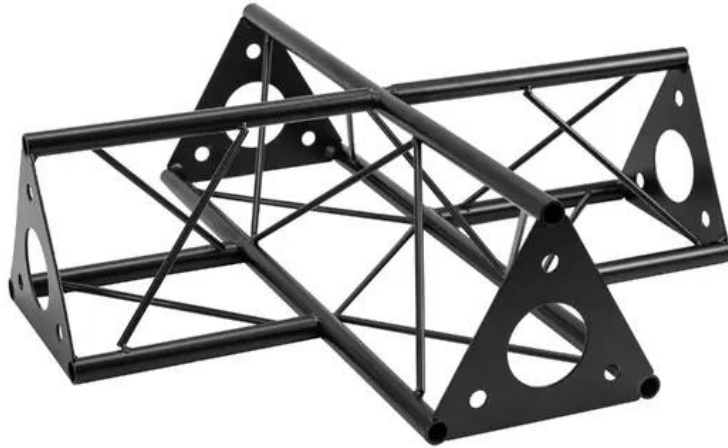

DECOTRUSS SAC-41 Crossing 4-way, black

The decorative trussing

Art. No.: 60112326

GTIN: 4026397736458

Features:

- Phantastic creations through a variety of crossbeams and corners
- DECOTRUSS constructions are meant as design elements
- Easy to assemble
- Trusspipe: 15 mm
- For application areas such as: Shop fitting; Trade fair and shop fitting

Logistic

EAN / GTIN: 4026397736458

Weight: 2,10 kg

Length: 0.45 m

Width: 0.45 m

Heigh: 0.14 m

Technical specifications:

Setup: Easy to assemble

Trusspipe: 15 mm x 1.5 mm

Material: Steel (powder-coated)

Color: Black, powder-coated

Strut diameter x thickness: 5 mm solid matter

Dimensions: Length: 45 cm

Width: 45 cm

Height: 13 cm

Weight: 2.07 kg

Scope of delivery:

1 x truss
1 x user manual