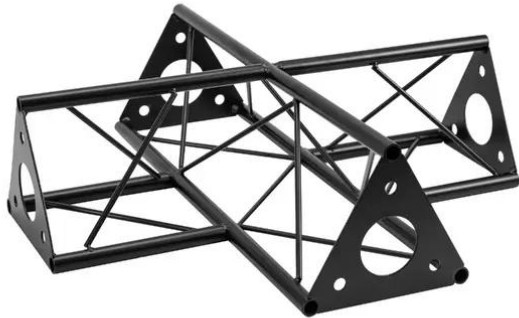

## SAC-41 Crossing 4-way, black

The decorative trussing

**Art. No.:** 60112326

GTIN: 4026397736458

### Features:

---

- Phantastic creations through a variety of crossbeams and corners
- DECOTRUS constructions are meant as design elements
- Easy to assemble
- Trusspipe: 15 mm
- For application areas such as: Shop fitting; Trade fair and shop fitting