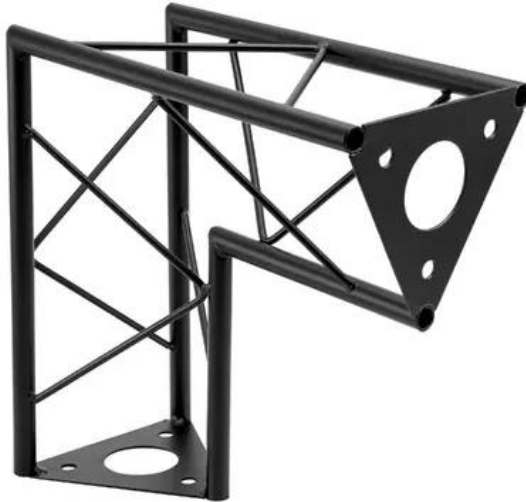

DECOTRUSS SAC-25 Corner V 90°, black

The decorative trussing

Art. No.: 60112320

GTIN: 4026397736489

Features:

- Phantastic creations through a variety of crossbeams and corners
- DECOTRUSS constructions are meant as design elements
- Easy to assemble
- Trusspipe: 15 mm
- For application areas such as: Shop fitting; Trade fair and shop fitting

Logistic

EAN / GTIN: 4026397736489

Weight: 1,26 kg

Length: 0.30 m

Width: 0.30 m

Heigh: 0.15 m

Technical specifications:

Setup:	Easy to assemble
Trusspipe:	15 mm x 1.5 mm
Material:	Steel (powder-coated)
Color:	Black, powder-coated
Strut diameter x thickness:	5 mm solid matter
Dimensions:	Length: 30 cm Width: 30 cm Height: 15 cm
Weight:	1.24 kg

Scope of delivery:

1 x truss
1 x user manual