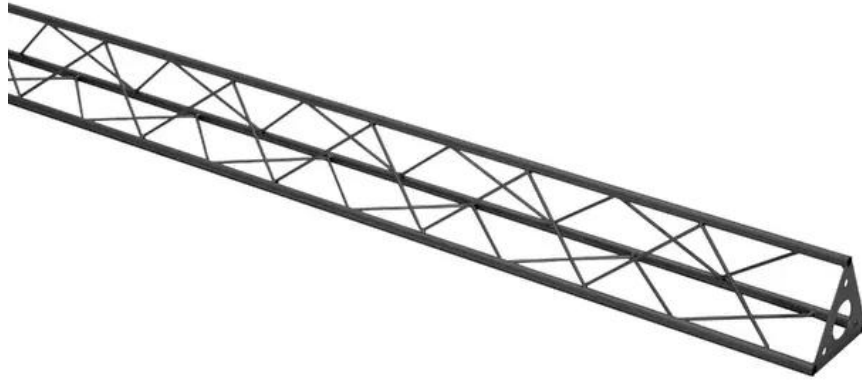

DECOTRUSS ST-2000 Truss, black

The decorative trussing

Art. No.: 60112316

GTIN: 4026397736427

Features:

- Phantastic creations through a variety of crossbeams and corners
- DECOTRUSS constructions are meant as design elements
- Easy to assemble
- Trusspipe: 15 mm
- For application areas such as: Shop fitting; Trade fair and shop fitting

Logistic

EAN / GTIN: 4026397736427

Weight: 4,40 kg

Length: 2.01 m

Width: 0.15 m

Height: 0.14 m

Bulky product

Technical specifications:

Setup: Easy to assemble

Trusspipe: 15 mm x 1.5 mm

Material: Steel

Color: Black, powder-coated

Strut diameter x thickness: 5 mm solid matter

Dimensions: Length: 200 cm

Width: 15 cm

Height: 13 cm

Weight: 4.37 kg

Scope of delivery:

1 x truss
1 x user manual