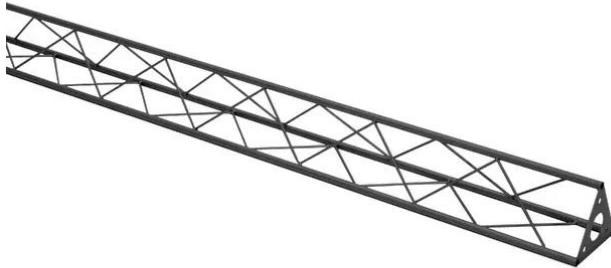

## ST-2000 Truss, black

The decorative trussing

**Art. No.:** 60112316

GTIN: 4026397736427

### Features:

---

- Phantastic creations through a variety of crossbeams and corners
- DECOTRUS constructions are meant as design elements
- Easy to assemble
- Trusspipe: 15 mm
- For application areas such as: Shop fitting; Trade fair and shop fitting