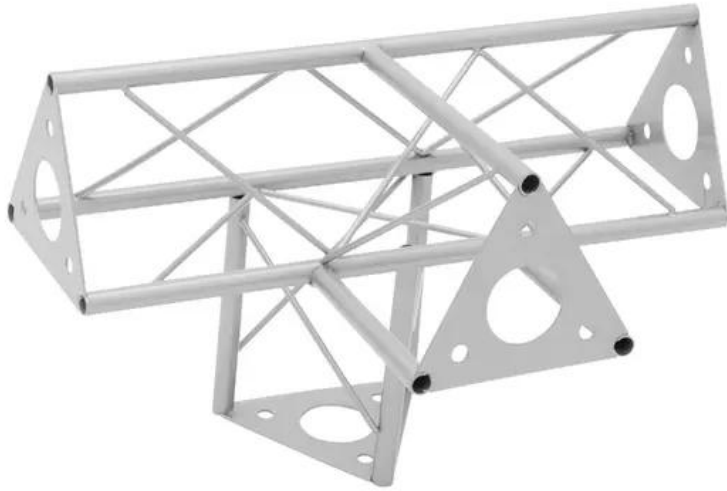

## DECOTRUSS SAT-43 4-way piece $\Lambda$ silver

The decorative trussing

Art. No.: 60112254

GTIN: 4026397175318

### Features:

- Phantastic creations through a variety of crossbeams and corners
- DECOTRUSS constructions are meant as design elements
- Easy to assemble
- Trusspipe: 15 mm
- For application areas such as: Shop fitting; Trade fair and shop fitting

### Logistic

EAN / GTIN: 4026397175318

Weight: 2,10 kg

Length: 0.45 m

Width: 0.40 m

Heigh: 0.27 m

### Technical specifications:

Setup:	Easy to assemble
Trusspipe:	15 mm x 1.5 mm
Material:	Steel (powder-coated)
Color:	Alu colored, powder-coated
Strut diameter x thickness:	5 mm solid matter
Dimensions:	Length: 45 cm Width: 30 cm Height: 30 cm
Weight:	2.06 kg