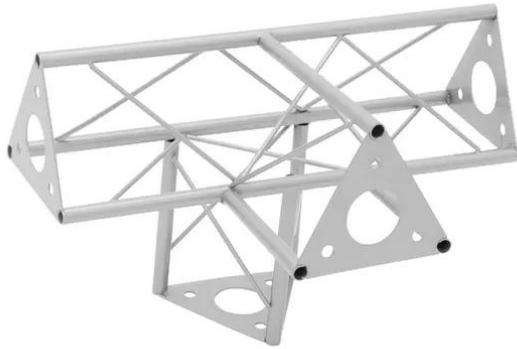

SAT-43 4-way piece Λ silver

The decorative trussing

Art. No.: 60112254

GTIN: 4026397175318

SAT-43 4-way piece Λ silver

The decorative trussing

Art. No.: 60112254

GTIN: 4026397175318

Features:

- Phantastic creations through a variety of crossbeams and corners
- DECOTRUS constructions are meant as design elements
- Easy to assemble
- Trusspipe: 15 mm
- For application areas such as: Shop fitting; Trade fair and shop fitting