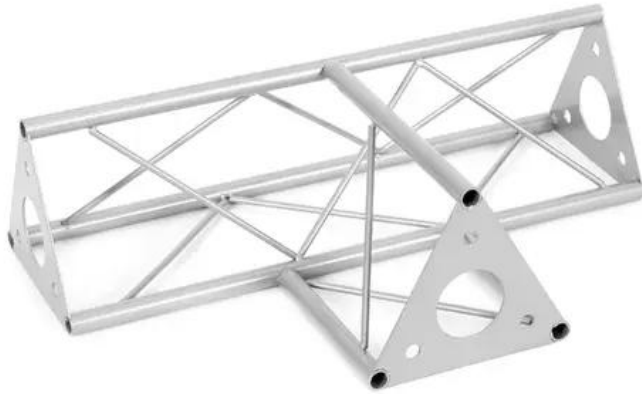

DECOTRUSS SAT-36 T-piece 3-way horizontal

The decorative trussing

Art. No.: 60112234

GTIN: 4026397658682

Features:

- Phantastic creations through a variety of crossbeams and corners
- DECOTRUSS constructions are meant as design elements
- Easy to assemble
- Trusspipe: 15 mm
- For application areas such as: Shop fitting; Trade fair and shop fitting

Logistic

EAN / GTIN: 4026397658682

Weight: 1,67 kg

Length: 0.46 m

Width: 0.30 m

Heigh: 0.14 m

Technical specifications:

Setup:	Easy to assemble
Trusspipe:	15 mm x 1.5 mm
Material:	Steel (powder-coated)
Color:	Alu colored, powder-coated
Strut diameter x thickness:	5 mm solid matter
Dimensions:	Length: 45 cm Width: 30 cm Height: 13 cm
Weight:	1.63 kg

Scope of delivery:

1 x truss
1 x user manual