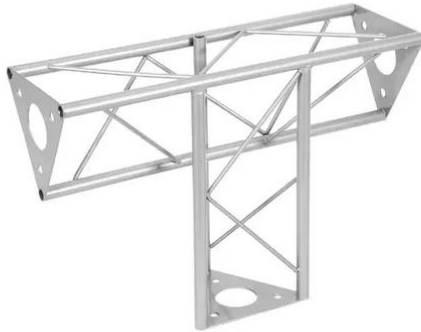

SAT-35 T-piece 3-way vertical

The decorative trussing

Art. No.: 60112224

GTIN: 4026397658668

SAT-35 T-piece 3-way vertical

The decorative trussing

Art. No.: 60112224

GTIN: 4026397658668

Features:

- Phantastic creations through a variety of crossbeams and corners
- DECOTRUS constructions are meant as design elements
- Easy to assemble
- Trusspipe: 15 mm
- For application areas such as: Shop fitting; Trade fair and shop fitting