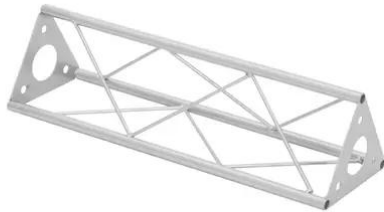

## ST-470 Truss silver

The decorative trussing

**Art. No.:** 60112017

GTIN:

### Features:

---

- Phantastic creations through a variety of crossbeams and corners
- DECOTRUSSE constructions are meant as design elements
- Easy to assemble
- Trusspipe: 15 mm
- For application areas such as: Shop fitting; Trade fair and shop fitting