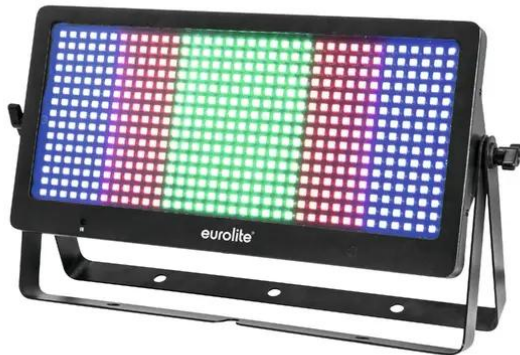

eurolite®

LED Strobe SMD PRO 540 DMX RGB

Multifunctional strobe/flood/blinder with 540 bright SMD
RGB LEDs

Art. No.: 52200915

GTIN: 4026397617528

eurolite®

LED Strobe SMD PRO 540 DMX RGB

Multifunctional strobe/flood/blinder with 540 bright SMD
RGB LEDs

Art. No.: 52200915

GTIN: 4026397617528

Features:

- 540 LEDs SMD 5050 3in1 R/G/B (homogenous color mix)
6 segments controlled separately
- Color blend stepless; Dimmer electronic
- Strobe effect; wash effect; Blinder effect
- 5 integrated show programs
- Direct color selection for 17 preset colors
- Control via stand-alone; DMX; IR remote control; sound to light via microphone; master/slave function
- Flicker-free
- With double bracket
- 4 digit 7-segment LED display
- Mains input and output for power linking up to 8 units
- For application areas such as: Clubs/dancing school; stage; mobile djs / entertainer; rental
- Very quiet working noise
- Application possibility: Standing; suspended; on stand