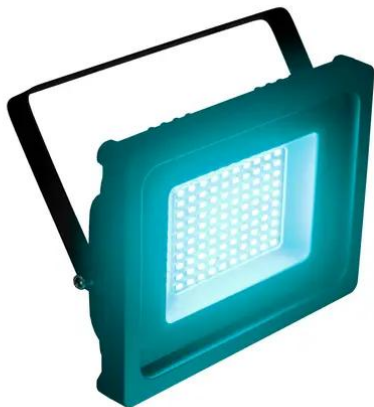

eurolite®

LED IP FL-50 SMD turquoise

Flat IP65 outdoor floodlight with 100 SMD-LEDs turquoise

Art. No.: 51914990

GTIN: 4026397692730

eurolite®

LED IP FL-50 SMD turquoise

Flat IP65 outdoor floodlight with 100 SMD-LEDs turquoise

Art. No.: 51914990

GTIN: 4026397692730

Features:

- 100 LEDs SMD 5730 turquoise
- The device is cooled by passive convection cooling
- Control via plug and play
- With a beam angle of 70°
- With mounting bracket
- Suitable for outdoor use IP65
- Various versions available
- For application areas such as: Architecture; decoration; party room; video and photography; advertisement/Shop window
- Silent operation
- Application possibility: Suspended