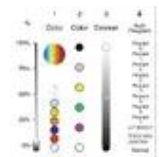

FUTURELIGHT PCC-1200 PRO-Color-Changer

Extremely bright color changer

Art. No.: 51840975

GTIN: 4026397169874

The article is no longer in our assortment.

Features:

- DMX-controlled operation or stand-alone operation with Master/Slave function
- 48 preprogrammed scenes in Program Run for stand-alone operation
- Number of scenes in Program Run can be changed individually
- The scenes in Program Run can be modified via the control board or via an external controller and loaded into the memory
- 8 built-in programs can be called up via DMX controller
- Sound-controlled via built-in microphone
- Lightbeam with 27° radiation angle
- Control board with 4-digit display and foil keyboard for adjusting the DMX-starting address, Program, Reset
- For bright 1200 W lamp
- Color wheel 1 with 5 different, dichroic color filters and white
- Color wheel 2 with 4 different, dichroic color filters, blackout and white
- DMX control via every standard DMX controller
- For further information about this product, please refer to the Data Sheet under "Downloads"

Logistic

EAN / GTIN: 4026397169874

Weight: 19,05 kg

Length: 0.55 m

Width: 0.44 m

Height: 0.38 m

Technical specifications:

Power supply: 230 V AC, 50 Hz

Power consumption: 1300.00 W

DMX channels: 4

Dimensions: Width: 41 cm
Depth: 45 cm

	Height: 47 cm
DMX channels:	4
DMX connection:	3-pin XLR
Sound-control:	via built-in microphone
Color-wheel 1:	5 colors and white
Color-wheel 2:	4 colors, blackout and white
Dimensions (L x W x H):	470 x 410 x 450 mm
Weight:	18 kg
Special product:	Not designed for household room illumination
Intended use:	Show effect lighting