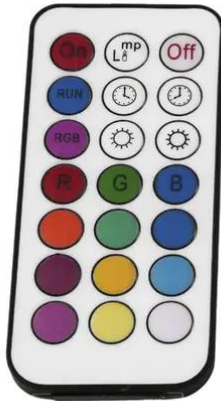

## IR-14 Remote Control

IR remote control for lighting effect devices

**Art. No.:** 50530569

GTIN: 4026397576788