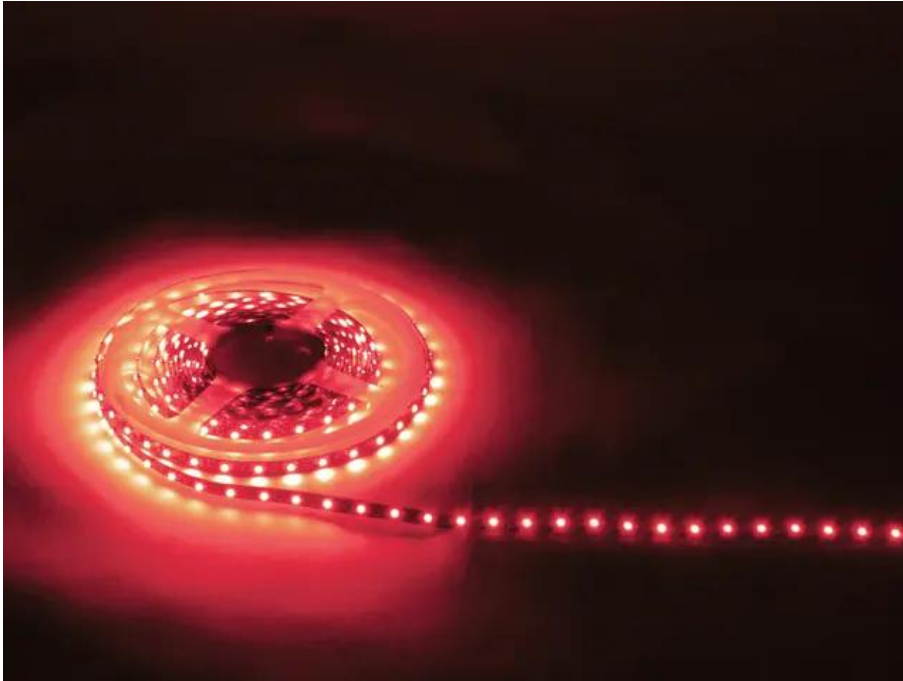

### Description:

With its numerous LED strips, Eurolite offers light on tape for technical decoration or bar illumination.

The flexible LED strips have a length of 5 meters. Unichrome versions - red, blue, green, yellow, cool white, warm white - are complimented by two RGB versions. The single colors can be ordered either with a wide span (150 LEDs) or with a short span (300 LEDs) between the LEDs. The RGB versions are available in 12 V or 24 operation - LED quantities are 150 or 240. An optional LED controller controls the brightness and the speed of the RGB LEDs or provides automatic run of the built-in color programs.

Supplied on a plastic reel, the LED stripes feature a self adhesive rear side for simple installation. Color and form can be used as desired as the strips are very flexible and adaptable to really every venue.

### Features:

- Flexible LED strip for decorative lighting
- Perfect for indirect lighting, custom-made versions for fair or shop applications as well as all kinds of background lighting
- Indoor use
- Can be cut into segments of variable size (groups of 3 LEDs)

### Technical specifications:

Power consumption:	24 W
Standing/fixation:	Self adhesive
Lamps/meter:	60 pc/pcs
Power/meter:	4.8 W
Lamps/tube:	300 pc/pcs
Lamp distance:	16 mm
Cutting mark:	5 cm
Housing color:	White
Dimensions:	Length: 500 cm Width: 0.8 cm
Weight:	0.08 kg
Watts per meter/total:	4.8 W/24 W
LED type:	SMD 3528
LED number:	300
Cutting mark:	every 50 mm
Dimensions:	Ø 8 mm x 5000 mm
Special product:	Not designed for household room illumination
Intended use:	Show effect lighting