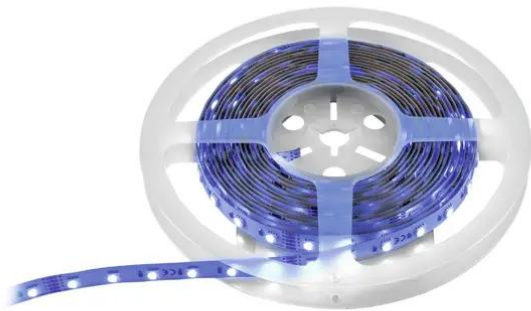

## LED Strip 300 5m RGBWW 24V

Flexible LED strip with RGB and warm white LEDs

**Art. No.:** 50530141

GTIN: 4026397631333

### Features:

---

- Flexible LED strip for decorative lighting
- High-grade components and a solid construction guarantee a long service life and excellent color rendering
- Can be cut into segments of variable size
- Self-adhesive rear side
- Supplied on a plastic reel
- Power cable, straight and flexible plug connectors available as accessories
- 300 LEDs SMD 5050 4in1 RGB/WW (homogenous color mix)
- Control via system controller
- Good color rendering index (CRI)
- For application areas such as: Trade fair and shop fitting; clubs/dancing school; installation; restaurants, bars and hotels
- Silent operation