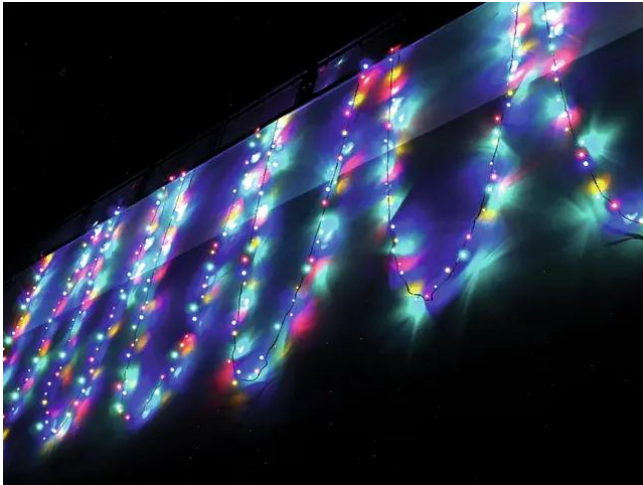

eurolite®

LED garland 230V 200 RGBY LEDs w.C.

Exclusive LED light chain for stylish deco effects!

Art. No.: 50499250

GTIN: 4026397271096

eurolite®

LED garland 230V 200 RGBY LEDs w.C.

Exclusive LED light chain for stylish deco effects!

Art. No.: 50499250

GTIN: 4026397271096

Features:

- Light chain with 200 LEDs in the colors red, green, blue and yellow for decorative lighting
- Intergrated controller for selecting various effects
- 24.5 meters long with 10-meter feed line with power unit