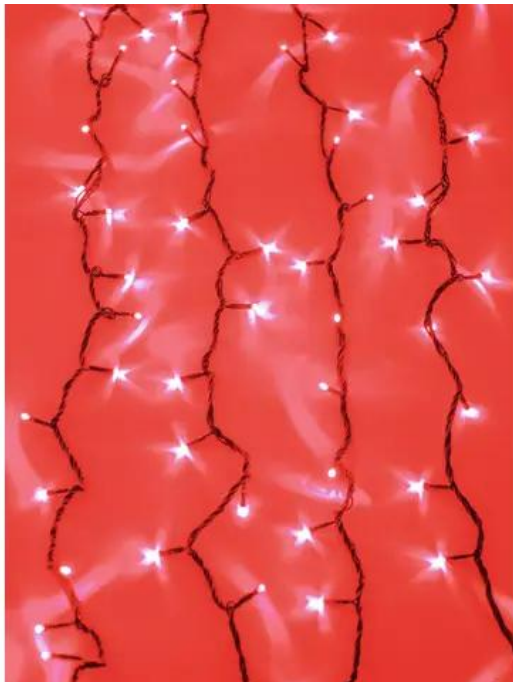

EUROLITE LED Waterfall Light 2400 red LEDs

LED curtain with waterfall effect

Art. No.: 50499082

GTIN: 4026397505818

Features:

- LED light chain with waterfall effect for decorative lighting
- Absolute eyecatcher for any room
- Creates a unique atmosphere
- 3 x 10 meters
- Chaser effect with adjustable speed
- Dimmable
- Easy handling and installation
- Ready for connection with 1.5 m feed line
- Color: red

Power consumption: 213.00 W

Weight: 8.01 kg

LED number: 2400

LED number/strand: 120

LED space: 8.5 cm

Number of strands: 20

Strand space: 15 cm

Dimensions (W x H): 3 x 10 m

Feed line:	1.5 m
Special product:	Not designed for household room illumination
Intended use:	Show effect lighting

Scope of delivery:
