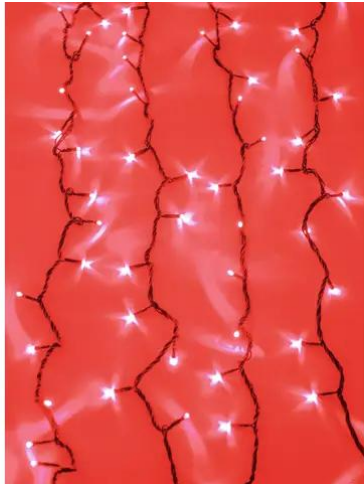

eurolite®

LED Waterfall Light 2400 red LEDs

LED curtain with waterfall effect

Art. No.: 50499082

GTIN: 4026397505818

eurolite®

LED Waterfall Light 2400 red LEDs

LED curtain with waterfall effect

Art. No.: 50499082

GTIN: 4026397505818

Features:

- LED light chain with waterfall effect for decorative lighting
- Absolute eyecatcher for any room
- Creates a unique atmosphere
- 3 x 10 meters
- Chaser effect with adjustable speed
- Dimmable
- Easy handling and installation
- Ready for connection with 1.5 m feed line
- Color: red