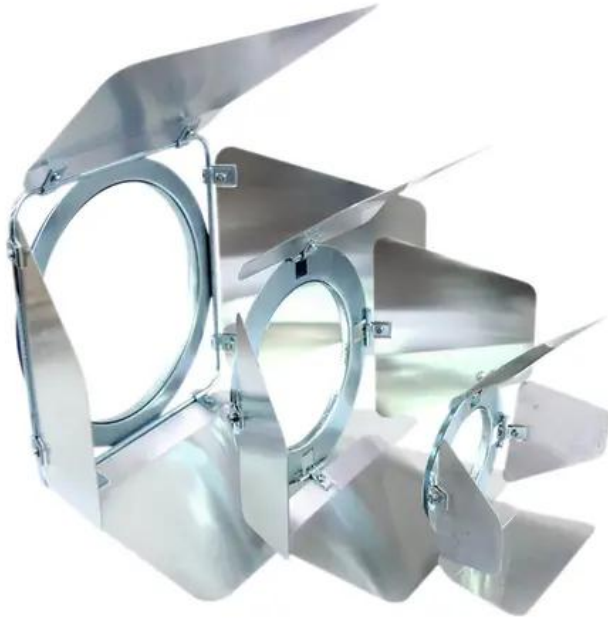

## EUROLITE Barndoors PAR-38 Spot sil

Recommended accessory

Art. No.: 41929310

GTIN: 4026397437942

### Features:

- For adjusting the desired light beam

### Technical specifications:

Material:	Aluminum
Color:	Silver
Ring diameter:	Outside: 168 mm Inside: 150 mm
Weight:	0.41 kg