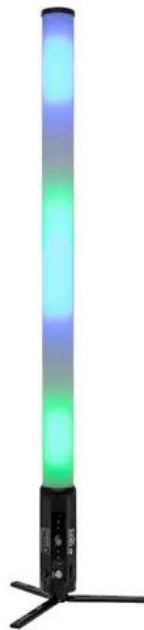

EUROLITE AKKU IP Pixel Tube 360° PRO CRMX

Battery-powered IP pixel tube with RGB/CW/WW color mixing, 360° beam angle and CRMX receiver

Art. No.: 41700420

GTIN: 4026397742268

Features:

- Integrated wireless receiver for CRMX operation
- Cordless, flexible and versatile
- Battery operation up to 8.5h depending on program used
- Integrated automatic charging of the battery and status indicator
- 144 LEDs 0.5 W SMD 5050 5in1 PCL RGB/CW/WW (homogenous color mix)
24 segments controlled separately
- Dimmer electronic; Dimmer speed (step response) adjustable; color blend adjustable; color macros preset; white balance adjustable; program selection manual; color animations with two adjustable colors; Emergency lighting function in case of power failure adjustable; Energy-saving mode
- 53 integrated show programs
- Direct color selection for 37 preset colors
- The device is cooled by passive convection cooling
- Control via stand-alone; IR remote control; CRMX by LumenRadio
- Fixtures available for Light Captain; Colorchief
- Flicker-free
- DMX fail mode (hold; blackout; static; full on)
- With a beam angle of 360°
- Good color rendering index (CRI)
- With holding clip
- Monochrome OLED display
- Charge status indicator
- Display of the remaining battery life for the current setting
- Suitable for outdoor use IP65
- With pressure compensation membrane
- With a KENSINGTON LOCK theft protection

Logistic

EAN / GTIN: 4026397742268

Weight: 3,90 kg

Length: 1.10 m

Width: 0.21 m

Height: 0.14 m

- For application areas such as: Architecture; stage; clubs/dancing school; wedding/gala/events; mobile djs / entertainer; rental; video and photography; advertisement/Shop window
- Application possibility: Standing; suspended
- Silent operation
- 3 buttons on the remote control for saving your own settings