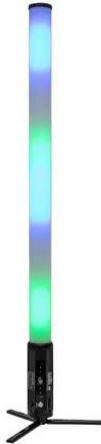

## AKKU IP Pixel Tube 360° PRO CRMX

Battery-powered IP pixel tube with RGB/CW/WW color mixing, 360° beam angle and CRMX receiver

**Art. No.:** 41700420

GTIN: 4026397742268