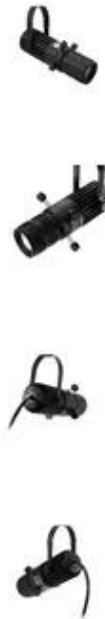

EUROLITE LED Mini PFE-12 WW

Fanless spotlight with 12 W COB LED, adjustable light beam shape, color rendering index (CRI) >90

Art. No.: 40001761

GTIN: 4026397742091

Features:

- 4 shutter blades
- 1 LED COB (chip-on-board) warm white (WW)
- Focus manual
- Spot effect
- The device is cooled by passive convection cooling
- Easy installation
- With a beam angle of 28°
- Very high color rendering index (CRI)
- With mounting bracket
- Various versions available
- For application areas such as: Clubs/dancing school; decoration; Trade fair and shop fitting; restaurants, bars and hotels; video and photography; advertisement/Shop window
- Very quiet working noise
- Application possibility: Suspended

Logistic

EAN / GTIN: 4026397742091

Weight: 0,67 kg

Length: 0.24 m

Width: 0.20 m

Height: 0.14 m

Technical specifications:

Power supply: 230 V AC, 50 Hz

Power consumption: 12 W

Protection class: Protection class I

Power connection: Fixed power supply cord with safety plug

Cable construction: 3 x 0.75 mm² H05VV-F

Lamp type:	LED lamp
LED type:	1 x COB (chip-on-board) warm white (WW)
Equipment:	Focus manual
Cooling:	Passive convection cooling
Setup:	Easy installation
Beam angle:	28°
Beam angle (1/2 peak):	28°
Color temperature:	2778K
Color rendering index (CRI):	98 Ra
Illuminance in Lux (lx):	Warm white (WW) 1m: 2388 lx, 3m: 282.5 lx, 6m: 70.06 lx
Luminous flux:	960 lm
Housing color:	Black matte
Attachment system:	Mounting bracket
Material:	Aluminum casting
Dimensions:	Length: 19 cm Width: 8.5 cm Height: 12.5 cm
Weight:	0.50 kg
Noise classification:	Class 1 (very slight noise, suitable for noise-sensitive environments)
Energy efficiency class (A - G):	F

Scope of delivery:

1 x spotlight
1 x key
1 x user manual