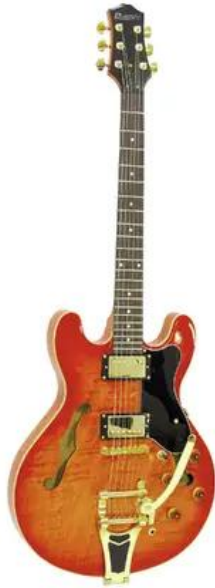

DIMAVERY SA-650 Jazz Guitar, Amber burst

E-guitar

Art. No.: 26216050

GTIN: 4026397221756

Features:

- Hollow body, semi-acoustic
- Costruktion: Set in neck
- Body : Maple, archtop
- Neck : Maple, Two-way Trussrod
- Fingerboard : Rosewood, 24 frets
- pick-up : 2 x humbucker, 3-Way switch
- Controls : 2 x tone, 2 x volume
- Bridge : Tune-o-matic
- Hardware: gold-colored
- Color: amber burst
- Trapeze Tailpiece

Logistic

EAN / GTIN: 4026397221756

Weight: 4,60 kg

Length: 1.06 m

Width: 0.53 m

Heigth: 0.12 m

Technical specifications:

Scope of delivery:
