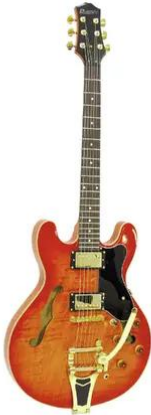

## SA-650 Jazz Guitar, Amber burst

E-guitar

**Art. No.: 26216050**

GTIN: 4026397221756

### Features:

---

- Hollow body, semi-acoustic
- Costruktion: Set in neck
- Body : Maple, archtop
- Neck : Maple, Two-way Trussrod
- Fingerboard : Rosewood, 24 frets
- pick-up : 2 x humbucker, 3-Way switch
- Controls : 2 x tone, 2 x volume
- Bridge : Tune-o-matic
- Hardware: gold-colored
- Color: amber burst
- Trapeze Tailpiece