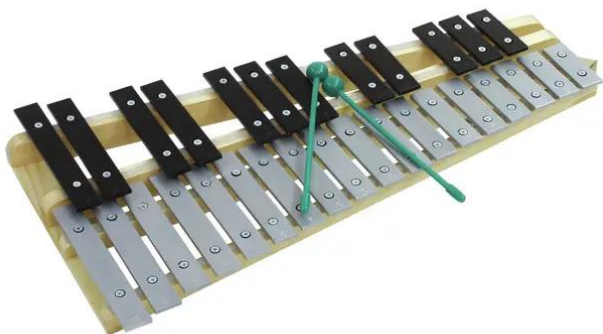

## Metallophone with case

Metallophone

**Art. No.: 26058315**

GTIN: 4026397212068

### Features:

---

- Range: g - c
- Double rowed
- Chromatical scale
- 30 metal sound bars
- Resonant cavity with 3 chambers