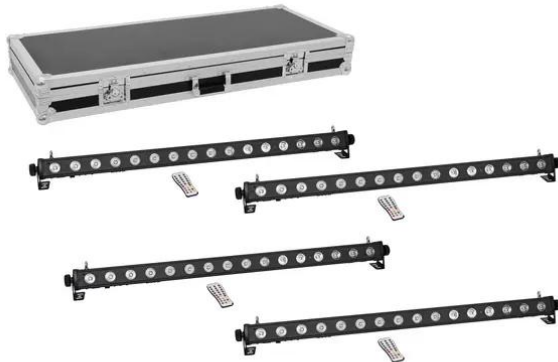

## Set 4x LED PIX-16 QCL Bar + Case

Art. No.: 20000992  
GTIN: 4026397728422

---

All rights reserved. Subject to change without notice. Errors and omissions excepted.  
Illustration only. Actual item may differ from photo.

## Set 4x LED PIX-16 QCL Bar + Case

Art. No.: 20000992  
GTIN: 4026397728422

#### EUROLITE LED PIX-16 QCL Bar

- LED light effect bar with 16 x 4 W RGBW LED (4in1), incl. IR remote control
- 16 LEDs 4 W COB (chip-on-board) 4in1 QCL RGBW (homogenous color mix)
  - Color animations with two adjustable colors
  - Strobe effect
  - 21 integrated show programs
  - Direct color selection for 15 preset colors
  - The device is cooled by passive convection cooling
  - Control via stand-alone; master/slave function; DMX; QuickDMX via USB (optional); W-DMX by wireless solution via USB (optional); CRMX by LumenRadio via USB (optional); sound to light via microphone; IR remote control
  - Fixtures available for Light J; Light Captain; Colorchief
  - Flicker-free
  - With a beam angle of 15°
  - With mounting bracket