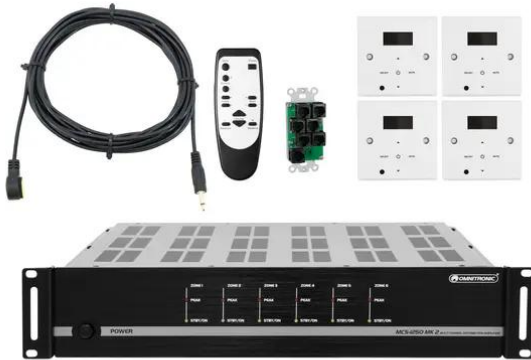

Bundle MCS-1250 MK2

Art. No.: 20000961
GTIN: 4026397719543

Bundle MCS-1250 MK2

Art. No.: 20000961
GTIN: 4026397719543

Features:

OMNITRONIC MCS-1250 MK2 6-Zone PA Amplifier

6-zone audio amplifier with matrix assignment, 2 x 50 W / 4 ohms per zone

- 6-zone stereo amplifier for multi-zone PA applications
- Updated version with touch pad wall controller
- 12 x 50 W/4 ohms per zone
- Bridge mode with 100 W/8 ohms individually selectable per zone
- Efficient Class D technology
- 6 stereo inputs expandable to 18 stereo zones with further units
- Matrix input assignment: input sources are freely assignable to each channel
- 6 pre-amp outputs to connect external power amplifiers
- Convenient control via touch pad wall controller or IR remote control
- Wall controller allows selecting the audio source and volume, treble, bass adjustment for each zone individually
- Signal inputs: 4 x stereo RCA, 2 x 3.5 mm jack and 1 x Toslink for digital audio signals
- Trigger input for muting