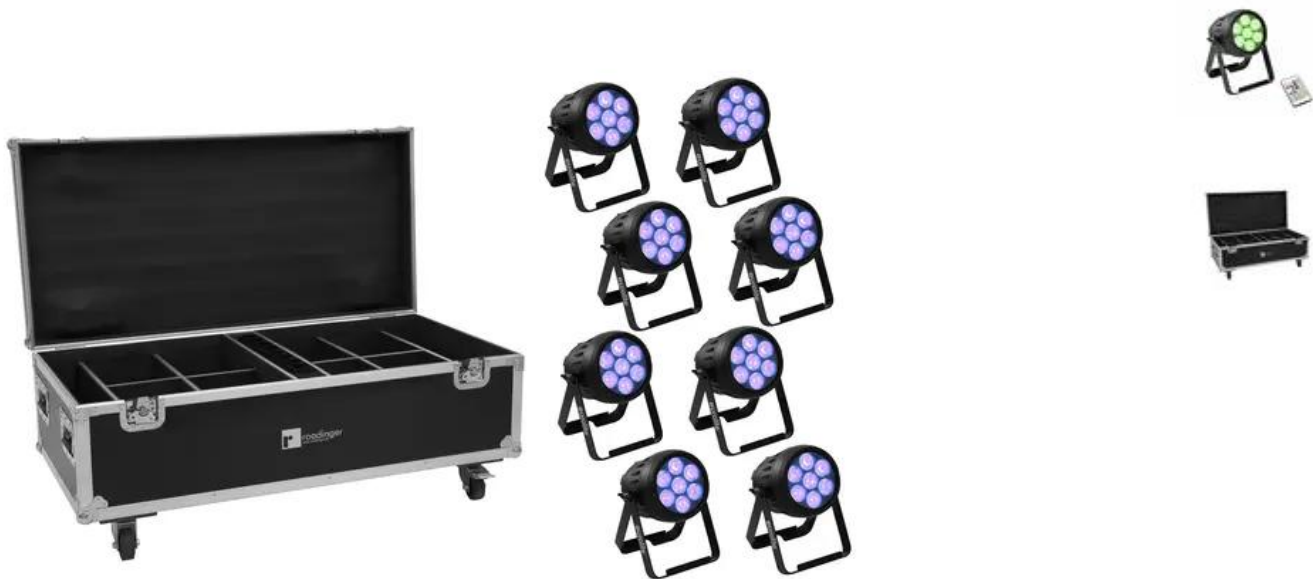

EUROLITE Set 8x AKKU IP PAR 7 QCL WDMX + Case with charging funktion. Art. No.: 20000741

8x IP65 battery-powered spotlight with RGBW LEDs and WDMX incl. PRO flightcase

GTIN: 4026397681543

Features:

- Integrated W-DMX transceiver for wireless DMX Control
- Two additional frost filters provide a soft, homogeneous light
- Cordless, flexible and versatile
- Battery operation up to 9h depending on program used
- Integrated automatic charging of the battery and status indicator
- 7 LEDs 8 W SMD 9080 4in1 QCL RGBW (homogenous color mix)
- Emergency lighting function in case of power failure; color blend stepless; color change adjustable; color fade adjustable; Dimmer electronic; Dimmer speed (step response) adjustable; white balance
- Strobe effect
- 36 integrated show programs
- Direct color selection for 15 preset colors
- The device is cooled by passive convection cooling
- Control via DMX; W-DMX by wireless solution; stand-alone; IR remote control; master/slave function; sound to light via microphone
- Fixtures available for EASY SHOW 1; LED EASY OPERATOR 4x4; LED EASY OPERATOR 4x6; LED EASY OPERATOR DELUXE; Light J; Light Captain; EASY SHOW 2; EASY SHOW 3
- Flicker-free
- With a beam angle of 8°
- With double bracket
- OLED display
- Mains input and output for power linking up to 8 units
- Suitable for outdoor use IP65
- With a KENSINGTON LOCK theft protection
- For application areas such as: Wedding/gala/events; mobile use; mobile djs / entertainer; stage
- Silent operation