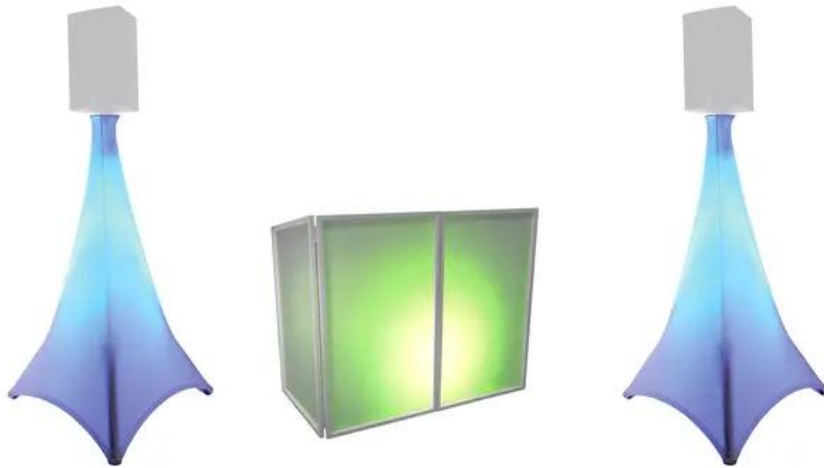

EUROLITE Set AKKU 2x Flat light 3 bk + Bar-6 + Stands

DJ stand with 3 spotlights and speaker stands including white tripod covers

Art. No.: 2000520

GTIN: 4026397649000

Features:

- Integrated QuickDMX transceiver for wireless DMX control
- Elegant housing for indoor use
- Cordless, flexible and versatile
- Battery operation up to 16h depending on program used
- Integrated automatic charging of the battery and status indicator
- 3 LEDs 8 W SMD 9080 4in1 RGBW (homogenous color mix)
- Dimmer electronic; color change adjustable; color fade adjustable; Dimmer speed (step response) adjustable
- Strobe effect
- Direct color selection for 30 preset colors
- The device is cooled by passive convection cooling
- Control via stand-alone; QuickDMX; IR remote control; sound to light via microphone
- Flicker-free
- With a beam angle of 12°
- With mounting bracket
- OLED display
- Various versions available
- With a KENSINGTON LOCK theft protection
- For application areas such as: Decoration; wedding/gala/events; mobile djs / entertainer; party room; restaurants, bars and hotels
- Application possibility: Standing
- Silent operation
- <p>EUROLITE AKKU Bar-6 Glow QCL Flex QuickDMX
- <h2 class="featureSatz">Tilttable battery-powered LED bar and mood light with 4in1 LEDs and QuickDMX</h2>100° tilttable bar with 6 high-power 8 W RGBW LEDs (4in1) and removable frost filter

Logistic

EAN / GTIN: 4026397649000

Weight: 39,00 kg

Length: 1.30 m

Width: 0.75 m

Height: 0.45 m

Bulky product