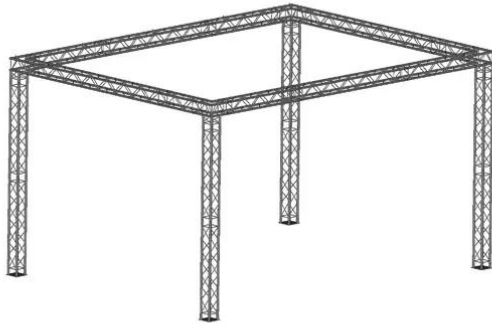

Truss set DECOLOCK DQ4 3.8x2.8x2.4m (WxDxH)

Art. No.: 20000068

GTIN:

Truss set DECOLOCK DQ4 3.8x2.8x2.4m (WxDxH)

Art. No.: 20000068

GTIN:

Features:

ALUTRUSS DECOLOCK DQ4-1000 4-way Cross Beam

Universal 4-point truss system in lightweight construction

- Aluminum alloy for a classic high-tech look
- Fast, efficient and reliable assembly via QUICK-LOCK conical connectors
- An extensive selection of lengths, circular and corner elements offers maximum flexibility
- Special designs according to customer specifications on request
- Trusspipe: 35 mm
- Any RAL color available on request
- Various versions available
- TÜV Süd certified
- For application areas such as: Theater; Trade fair and shop fitting; installation; stage
- For further information about this product, please refer to the Data Sheet under "Downloads"

ALUTRUSS DECOLOCK DQ4-2000 4-way Cross Beam

Universal 4-point truss system in lightweight construction

- Aluminum alloy for a classic high-tech look
- Fast, efficient and reliable assembly via QUICK-LOCK conical connectors
- An extensive selection of lengths, circular and corner elements offers maximum flexibility
- Special designs according to customer specifications on request
- Trusspipe: 35 mm
- Any RAL color available on request
- Various versions available
- TÜV Süd certified
- For application areas such as: Theater; Trade fair and shop fitting; installation; stage
- For further information about this product, please refer to the Data Sheet under "Downloads"

ALUTRUSS DECOLOCK DQ4-PAL30 3-way Corner 90°

Universal 4-point truss system in lightweight construction

- Aluminum alloy for a classic high-tech look
- Fast, efficient and reliable assembly via QUICK-LOCK conical connectors
- An extensive selection of lengths, circular and corner elements offers maximum flexibility
- Special designs according to customer specifications on request
- Trusspipe: 35 mm
- Any RAL color available on request
- Various versions available
- Made in Europe