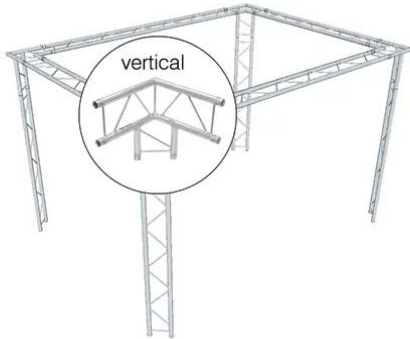

alutruss

Truss set DECOLOCK DQ2 vertical 3.8x2.8x2.4m (WxDxH)

Art. No.: 20000064

GTIN:

alutruss

Truss set DECOLOCK DQ2 vertical 3.8x2.8x2.4m (WxDxH)

Art. No.: 20000064

GTIN:

Features:

ALUTRUS DECOLOCK DQ2-1000 2-way Cross Beam

Universal 2-point truss system in lightweight construction

- Aluminum alloy for a classic high-tech look
- Fast, efficient and reliable assembly via QUICK-LOCK conical connectors
- An extensive selection of lengths, circular and corner elements offers maximum flexibility
- Special designs according to customer specifications on request
- Trusspipe: 35 mm
- Any RAL color available on request
- Various versions available
- Made in Europe
- For application areas such as: Shop fitting; trade fair construction; sports centres/gyms; stage; clubs/dancing school; rental; theater; Trade fair and shop fitting; installation