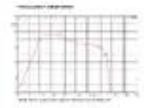

CELTO 18SW1000 18" Subwoofer, Ferrite Magnet, Aluminium Basket

Subwoofer

Art. No.: 12603614
GTIN:

Features:

- For further information about this product, please refer to the Data Sheet under "Downloads"

Logistic

Technical specifications:

Power:	Program: 2000W Rated: 1000W AES
Sensitivity:	98 dB
Impedance:	8 ohms
Speaker:	Woofer 18" with ferrit magnet Basket material: aluminum Weatherproof Cardboard/paper Voice coil woofer in/out wound 3.5"
Weight:	9.65 kg