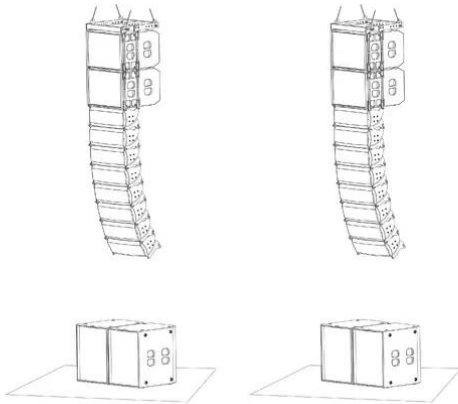

PSSO®

CLA Basic System MK2 L complete

Compact line array for permanent installations and touring purposes

Art. No.: 11041058

GTIN:

PSSO®

CLA Basic System MK2 L complete

Compact line array for permanent installations and touring purposes

Art. No.: 11041058

GTIN:

Features:

- Large basis set suitable for large open airs
- Time saving 2-man installation directly from the transport case
- Low weight of the whole construction and reduced demands for the flying points
- Tight locking pins eliminating vibration noise
- Flying hardware regularly tested by an independent and accredited testing institute
- The set includes four CLA-115 bass reflex subwoofers, four CLA-118 floor subwoofers and sixteen CLA-228 MKII tops as well as two matching flying brackets
- <p>PSSO CLA-118 Floor Subwoofer
- <h2 class="featureSatz">18" bassreflex subwoofer with 800 W RMS</h2>Powerful bassreflex subwoofer
- 45 cm woofer (18") with 115 mm voice coil with aluminum chassis
- Housing made of several layer 18 mm birch plywood
- Extremely rugged surface finish
- Integrated locking-system for optional wheel boards
- 8 rubber feet with fitting sinkings