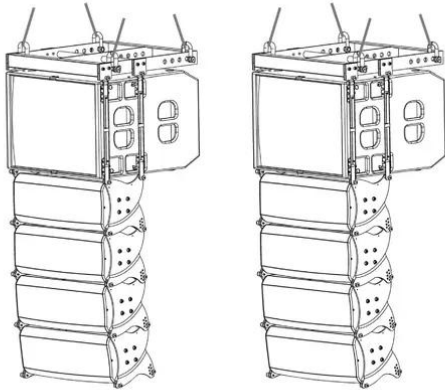

PSSO®

CLA Basic System MK2 S complete

Compact line array for permanent installations and touring purposes

Art. No.: 11041056
GTIN:

PSSO®

CLA Basic System MK2 S complete

Compact line array for permanent installations and touring purposes

Art. No.: 11041056
GTIN:

Features:

- Small basis set most suitable for live music or clubs with several hundred people, also applicable as groundstack
- Time saving 2-man installation directly from the transport case
- Low weight of the whole construction and reduced demands for the flying points
- Tight locking pins eliminating vibration noise
- Flying hardware regularly tested by an independent and accredited testing institute
- The set includes two CLA-115 bass reflex subwoofers and eight CLA-228 MKII tops as well as two matching flying brackets
- PSSO CLA-115 LINE ARRAY Subwoofer
- 15" bassreflex subwoofer with 500 W RMS
- Compact line array for permanent installations and touring purposes
- Powerful bassreflex subwoofer
- 38 cm woofer (15") with 100 mm voice coil with aluminum chassis
- Housing made of several layer 15 mm birch plywood
- Extremely rugged surface finish