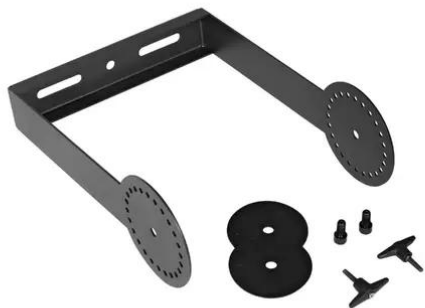

Swing Bracket for PAS-208 MK3

Art. No.: 11039541
GTIN: 4026397677324

Swing Bracket for PAS-208 MK3

Art. No.: 11039541
GTIN: 4026397677324

Features:
