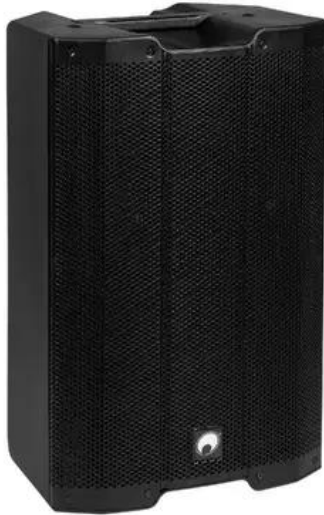

## OMNITRONIC XIRA-215A Active 2-Way Speaker FIR-DSP

Active speaker with 15" woofer, 1.35" driver, 300 W RMS LF, 50 W RMS HF

Art. No.: 11039019

GTIN: 4026397699678

### Features:

- Active PA speaker system for touring applications and permanent installations
- DSP-controlled biamp amplifier (class D)
- 2-way bassreflex enclosure with 38 cm woofer and 3.5 cm titanium driver
- Line input (XLR/6.3 mm jack) with separate level control
- Mic/line input (XLR/6.3 mm jack) with separate level control
- Mixed output for linking further active speaker systems
- Digital signal processor FIR Filter
- DSP presets: MUSIC; DJ; MONITOR; SUB
- Dual flange
- Black metal grille
- 2 Rugged carrying handles
- Application possibility: Standing; monitoring; on stand
- For application areas such as: Clubs/dancing school; mobile use; mobile djs / entertainer; rental

### Logistic

EAN / GTIN: 4026397699678

Weight: 23,25 kg

Length: 0.48 m

Width: 0.44 m

Height: 0.75 m

	Rated: 50W RMS HF
Frequency range:	40 - 20000 Hz
Sensitivity:	96 dB
Max. SPL:	121 dB
DSP:	Digital signal processor FIR Filter
DSP presets:	MUSIC; DJ; MONITOR; SUB
Attachment system:	Dual flange: Ø 35mm (0° / 5°)
Circuitry:	Class D Biamp
Control elements:	Power switch, level control per channel, Input sensitivity switch, tone control
Controls:	Limiter
Status LED:	Power, signal, clip, DSP presets
Connections:	Output: line via 1 x 3-pin XLR
Input channels:	1 x mono with mic-line switch via Combination socket (XLR/jack), channel control via rotary dial 1 x mono via Combination socket (XLR/jack), channel control via rotary dial
Speaker:	1 x woofer 15" Voice coil compression tweeter highs 1.35"
Type of speaker:	Compact cabinet speaker
Type of construction:	Vented
Carrying handle:	2 pc/pcs
Material:	Plastic
Color:	Black
Dimensions:	Length: 41 cm Width: 43 cm Height: 70 cm
Weight:	21.35 kg