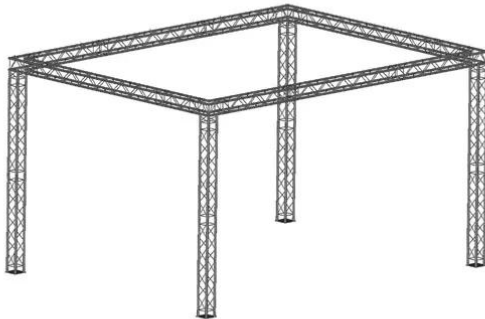

alutruss

Decolock DQ3 rectangle 3.8x3.8x3.4m

Art. No.: 09009943

GTIN:

alutruss

Decolock DQ3 rectangle 3.8x3.8x3.4m

Art. No.: 09009943

GTIN:

Features:

ALUTRUSS DECOLOCK DQ4-PAL30 3-way Corner 90°

Universal 4-point truss system in lightweight construction

- Aluminum alloy for a classic high-tech look
- Fast, efficient and reliable assembly via QUICK-LOCK conical connectors
- An extensive selection of lengths, circular and corner elements offers maximum flexibility
- Special designs according to customer specifications on request
- Trusspipe: 35 mm
- Any RAL color available on request
- Various versions available
- Made in Europe
- For application areas such as: Theater; Trade fair and shop fitting; installation; stage