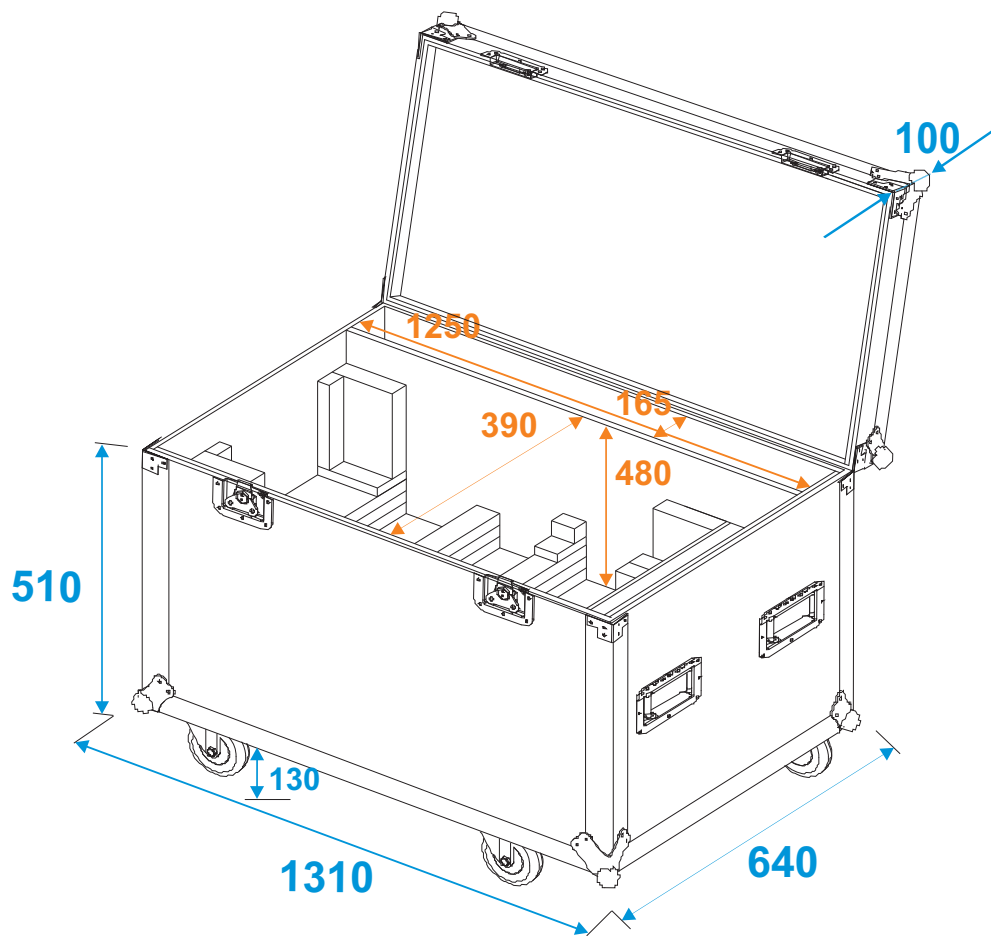

Flightcase

51787336

LED SL-1000 MFZ DMX Search Light inkl. Flight Case

*all dimensions in millimeters