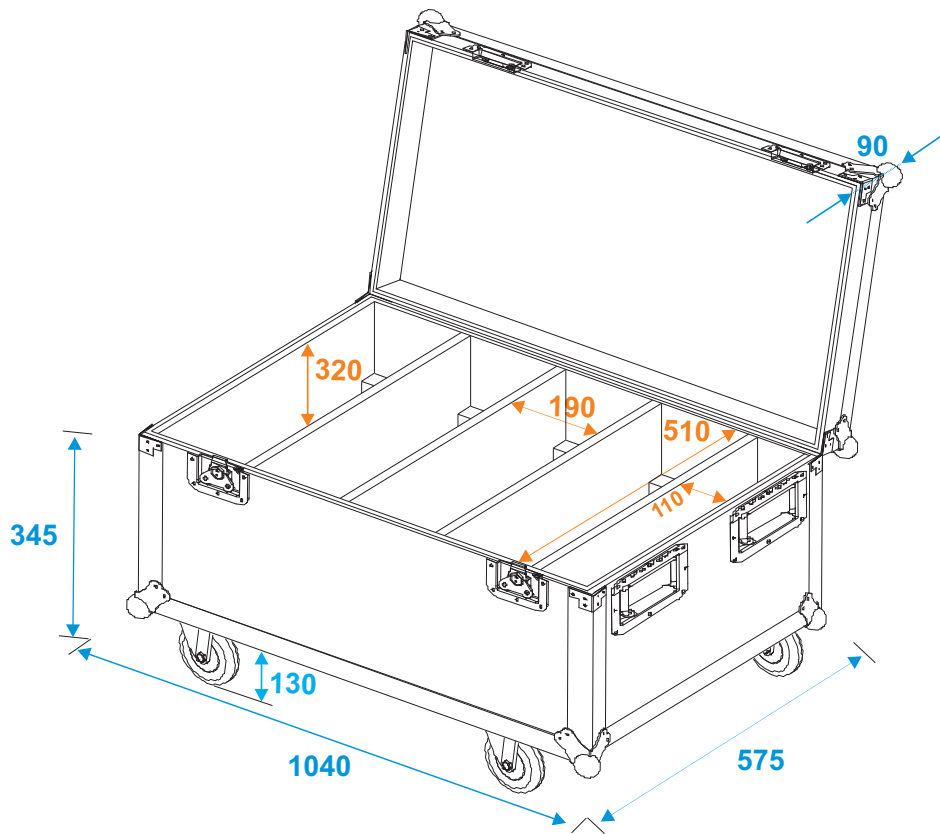

Flightcase

31005249

Flightcase 4x Multiflood IP 18x10W RGBW Wash CRMX

*all dimensions in millimeters