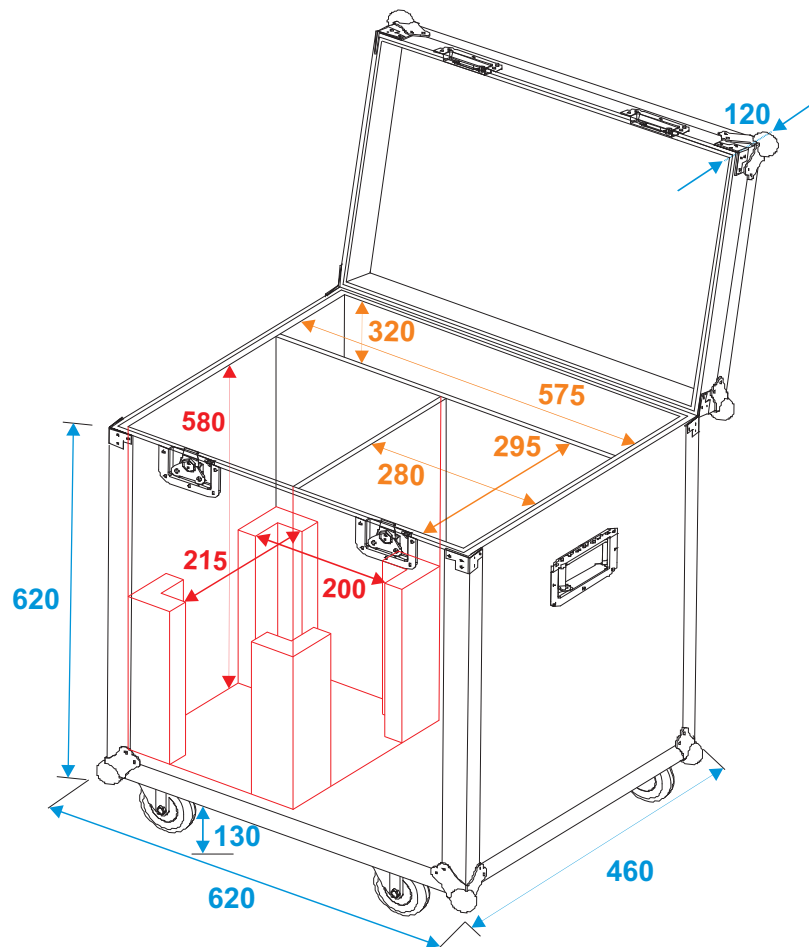

Flightcase

31005135

Flightcase 2x LED PFE-250

*all dimensions in millimeters