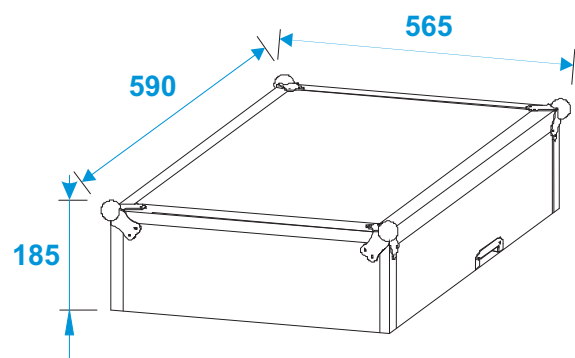

# Flightcase

**30109972** Special combo case LS5 laptop desk, 8 U

\*all dimensions in millimeters