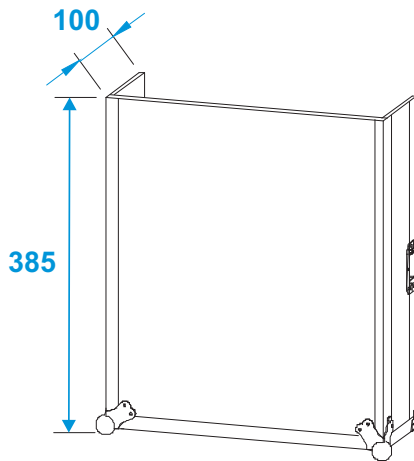

# Flightcase

**30109972** Special combo case LS5 laptop desk, 8 U

\*all dimensions in millimeters