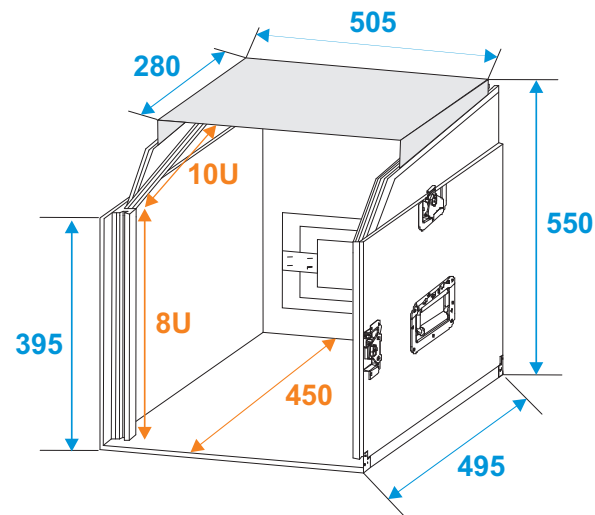

# Flightcase

**30109972** Special combo case LS5 laptop desk, 8 U

\*all dimensions in millimeters