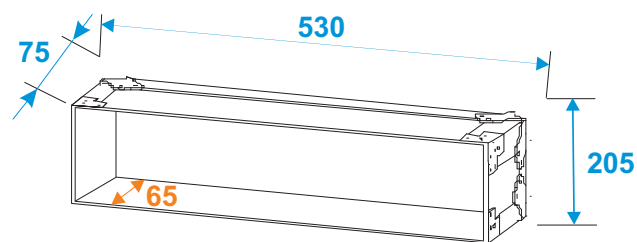

Flightcase

30109163

Rack Profi 4HE 25cm

*all dimensions in millimeters