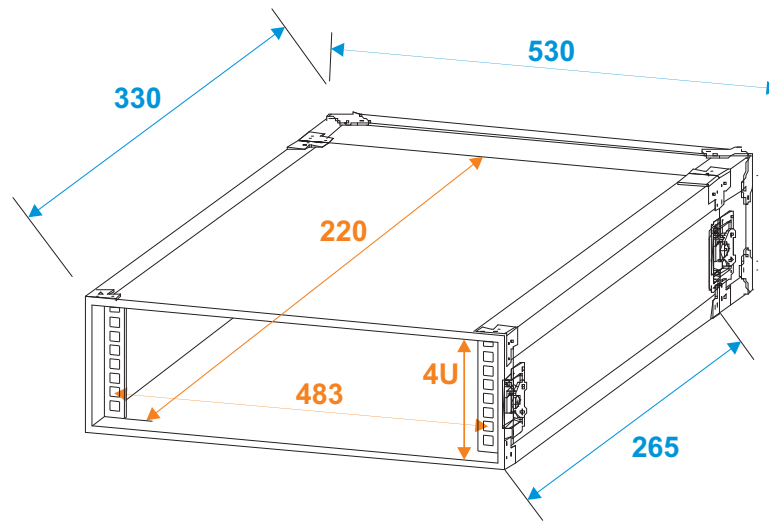

Flightcase

30109163

Rack Profi 4HE 25cm

*all dimensions in millimeters